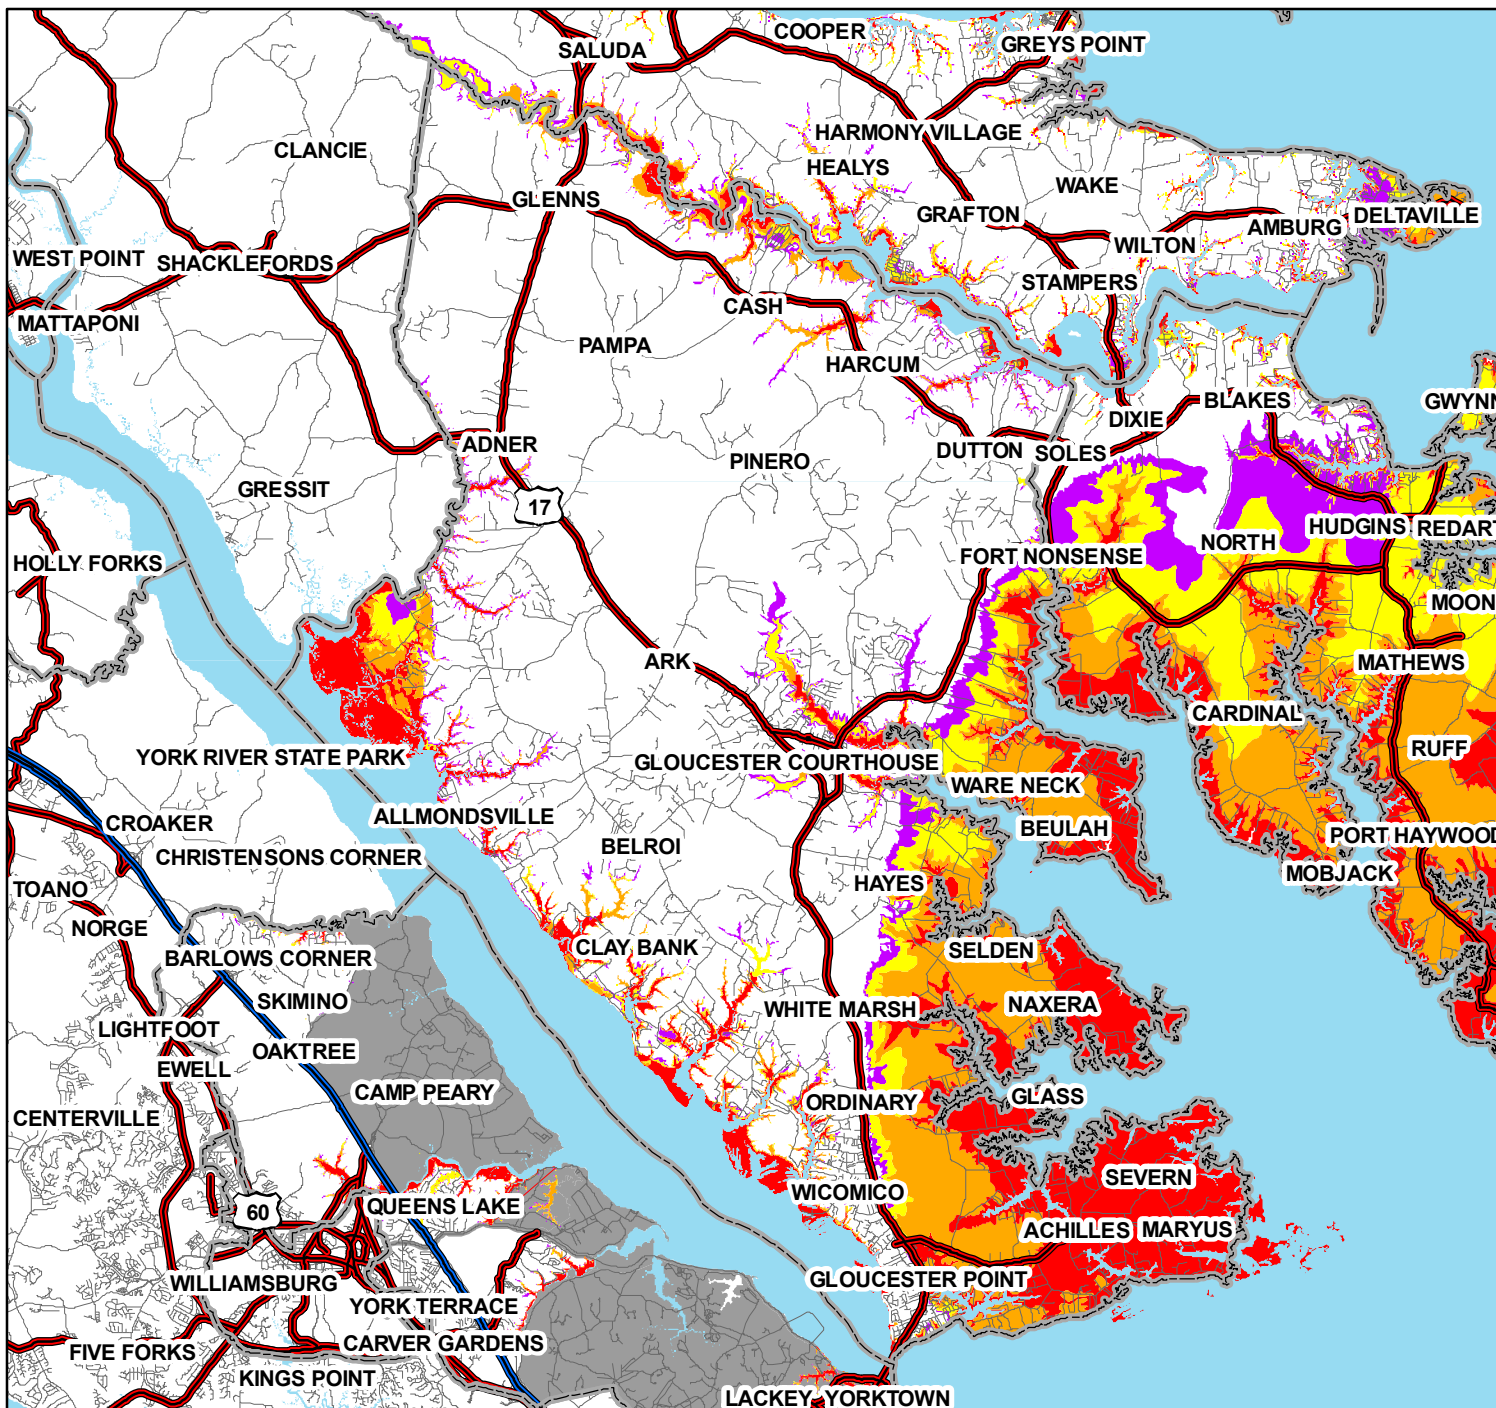

# Commonwealth of Virginia Storm Surge Inundation Maps

## Gloucester

### Storm Surge Inundation

- Area Not Included
- Category 1
- Category 2
- Category 3
- Category 4
- Interstates
- Primary Routes
- Addressed Roads
- Jurisdiction Boundaries